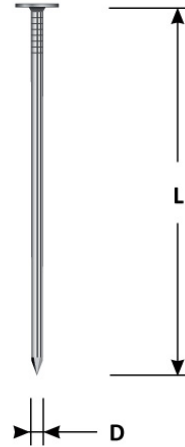

## DROP/DECK NAIL

### DESCRIPTION

Drop/Deck Nails (a.k.a. drop thru nail) are used on metal deck to attach insulation to the ceiling. The pin is inserted through the deck, concrete is poured and once dry will hold the pin so the insulation can be attached.

### SPECIFICATIONS

HEAD DIA.	SPINDLE DIA	STANDARD LENGTHS
5/16"	12 GA	UP TO 12"

Other lengths available upon request  
Material: mild steel

Visit our website at [www.StudWeldProd.com](http://www.StudWeldProd.com) or email [Info@StudWeldProd.com](mailto:Info@StudWeldProd.com)