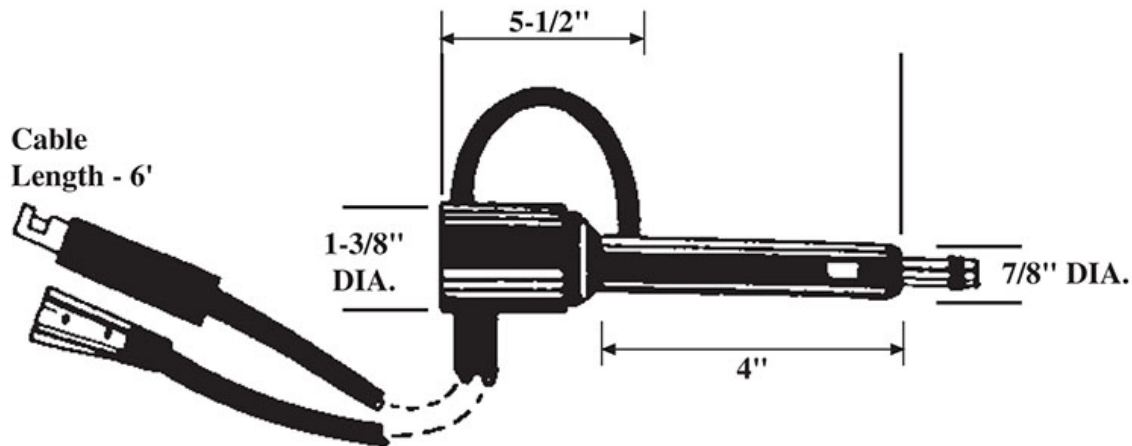

SLIM LINE GUN

Great for Small Spaces
Self-Triggering

DESCRIPTION

The Slim-Line Gun is another form of collet extender, and can be preferable above the others. The Slim-Line Gun is a fully self-contained, self-triggering CD weld gun. This gun plugs directly into the welder and requires a "B" Collet. To operate, load the stud into the collet, locate the gun in place, and then press the stud against the base material. The weld will take place automatically, and firing occurs only upon proper pressure.